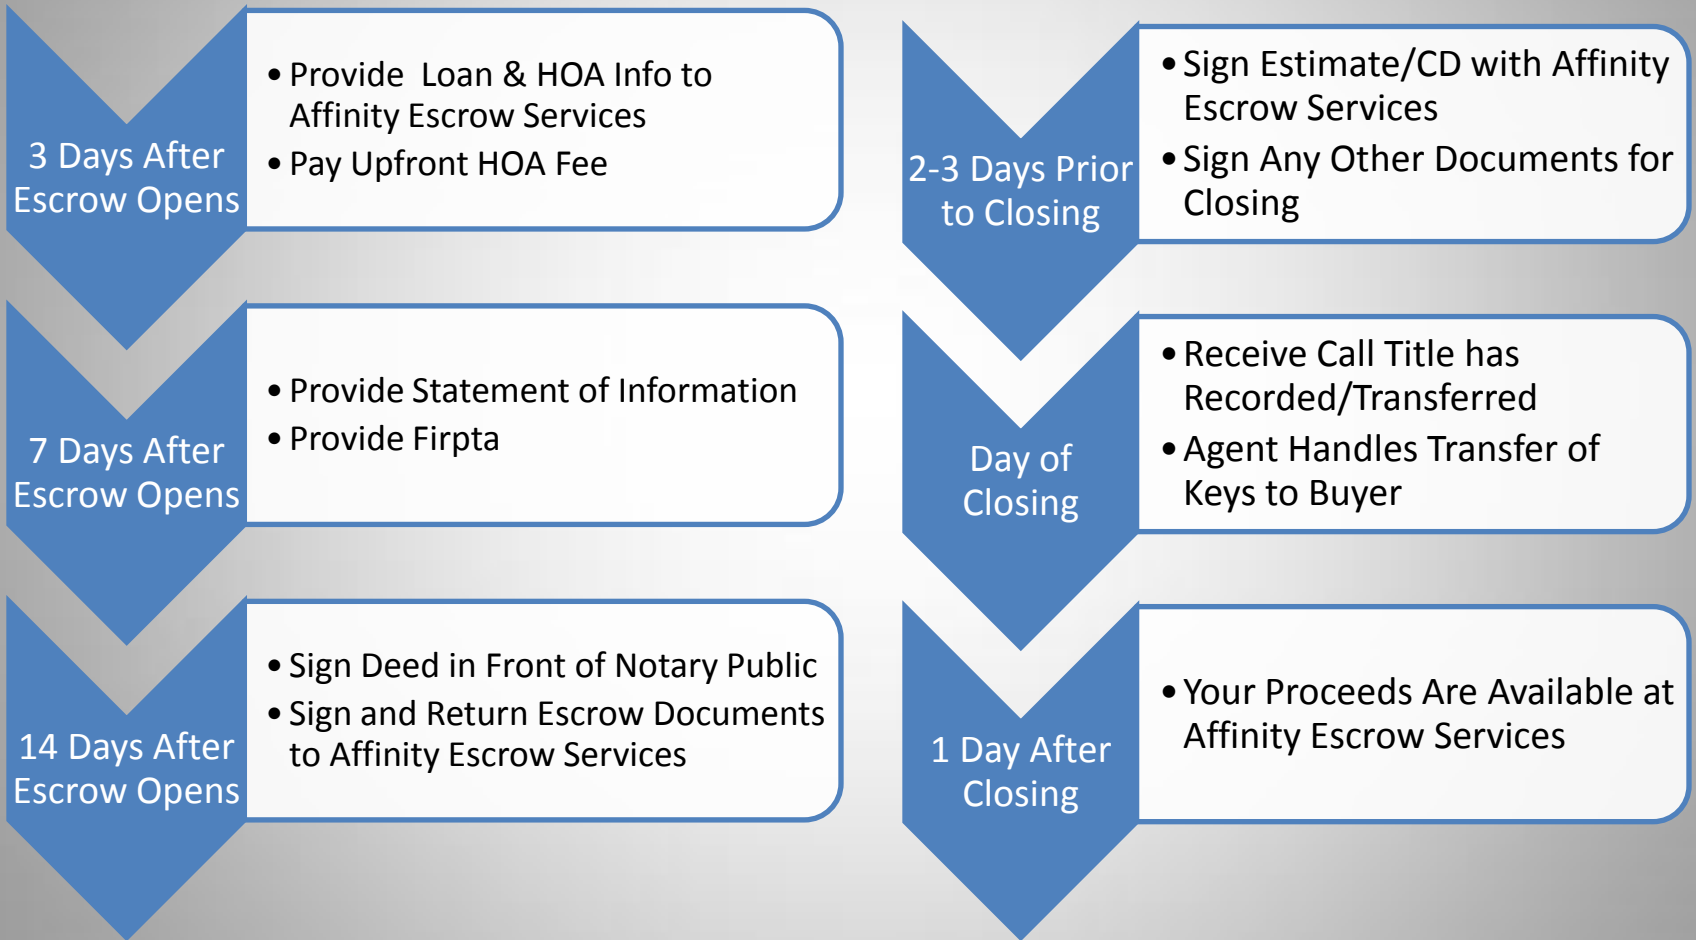

# Quick Reference Guide for Seller

Require Exceptional Knowledge. Require Affinity Escrow Services.

619.260.1200